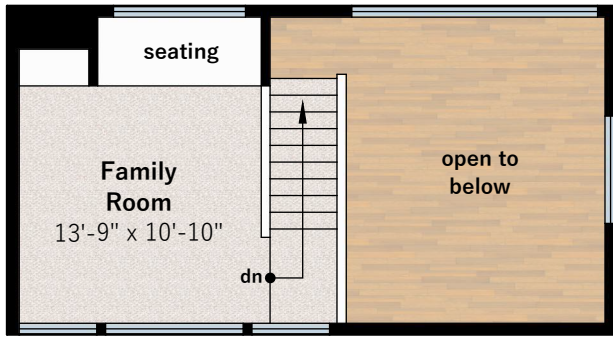

2 Sereno Circle

Oakland, CA 94619

Upper Level

approx. 210 sqft

Lower Level

approx. 784 sqft

Main Level

approx. 1,155 sqft

Interior room dimensions are shown, and all square footage measured from perimeter of exterior walls. Decks, porches, and patios are not included in calculations.

Measured on December 1st, 2021

Estimated Total Unfinished Square Footage: 691 sqft

Lower Level: 197 sqft

Garage: 494 sqft

Estimated Total Finished Square Footage: 1,458 sqft

Lower Level: 93 sqft

Main Level: 1,155 sqft

Upper Level: 210 sqft

Any and all information on this drawing is for illustrative purposes only and is deemed reliable, but not guaranteed. All information requires independent verification.