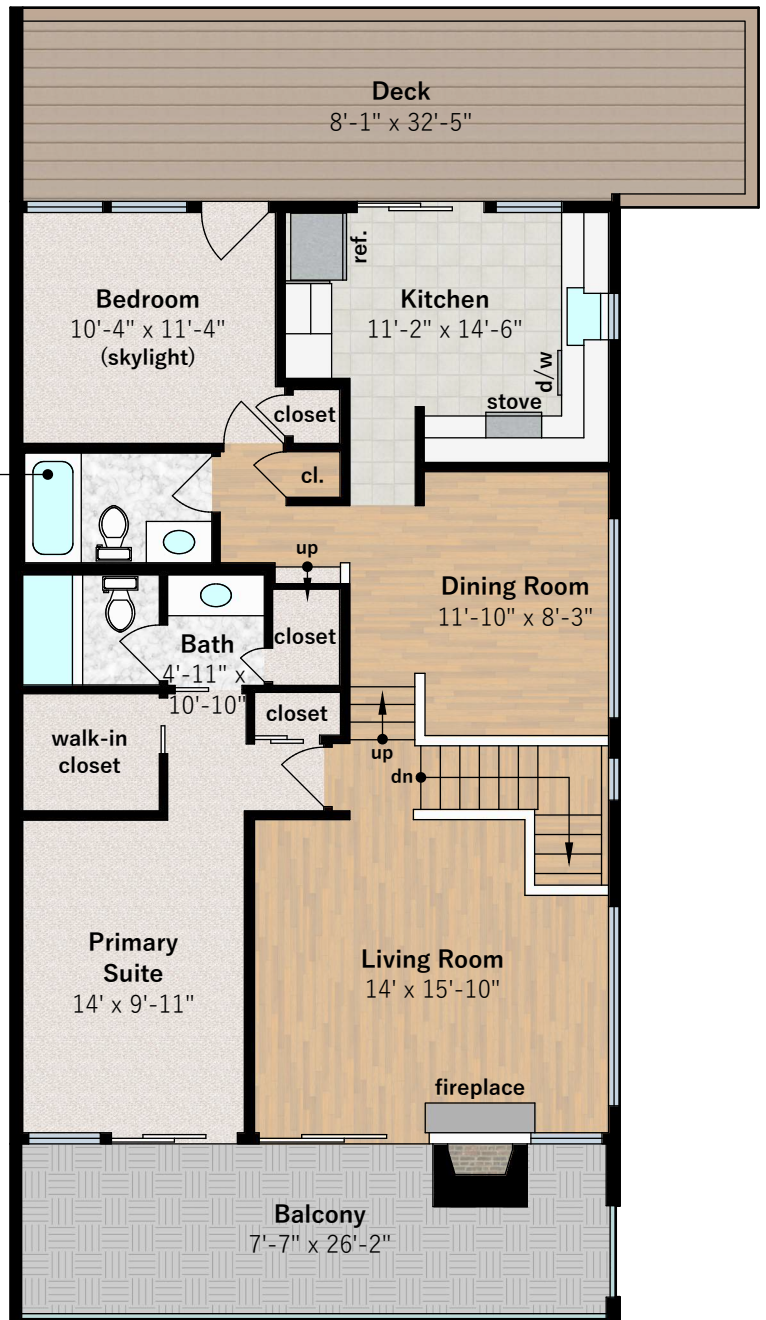

2 Sereno Circle

Oakland, CA 94619

Upper Level

approx. 210 sqft

Lower Level

approx. 784 sqft

Main Level

approx. 1,155 sqft

Interior room dimensions are shown, and all square footage measured from perimeter of exterior walls. Decks, porches, and patios are not included in calculations.

Measured on December 1st, 2021

Estimated Total Unfinished Square Footage: 691 sqft

Lower Level: 197 sqft

Garage: 494 sqft

Estimated Total Finished Square Footage: 1,458 sqft

Lower Level: 93 sqft

Main Level: 1,155 sqft

Upper Level: 210 sqft

Any and all information on this drawing is for illustrative purposes only and is deemed reliable, but not guaranteed. All information requires independent verification.