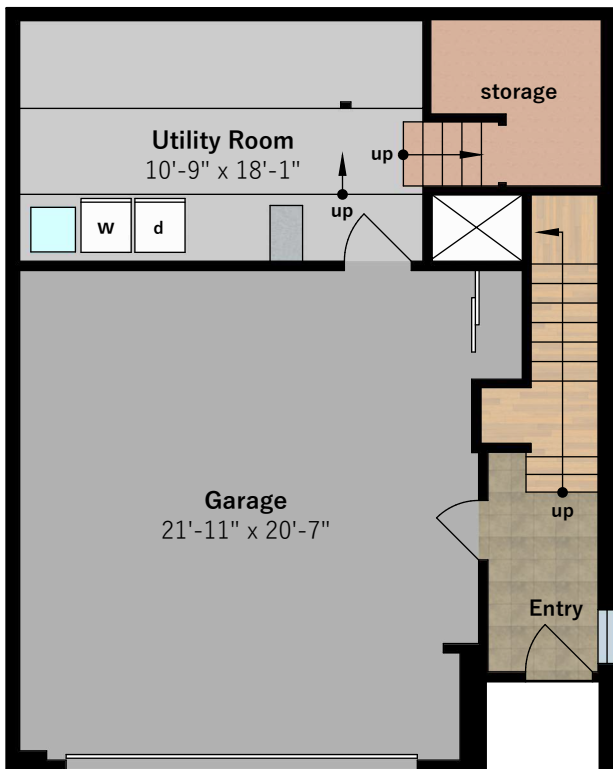

2 Sereno Circle

Oakland, CA 94619

Upper Level

approx. 210 sqft

Lower Level

approx. 784 sqft

Main Level

approx. 1,155 sqft

Interior room dimensions are shown, and all square footage measured from perimeter of exterior walls. Decks, porches, and patios are not included in calculations.

Measured on December 1st, 2021

Estimated Total Unfinished Square Footage: 691 sqft

Lower Level: 197 sqft

Garage: 494 sqft

Estimated Total Finished Square Footage: 1,458 sqft

Lower Level: 93 sqft

Main Level: 1,155 sqft

Upper Level: 210 sqft

Any and all information on this drawing is for illustrative purposes only and is deemed reliable, but not guaranteed. All information requires independent verification.